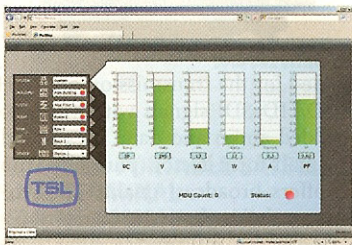

# MONITORING SOFTWARE

## TSL PsiMon

An SQL server-based system with a dashboard display that takes full advantage of the power distribution unit's many features; adds new "Blast" function that implements preconfigured power maps with a single button press; applications include managing energy consumption during out-of-hours work when the facility is not operational.